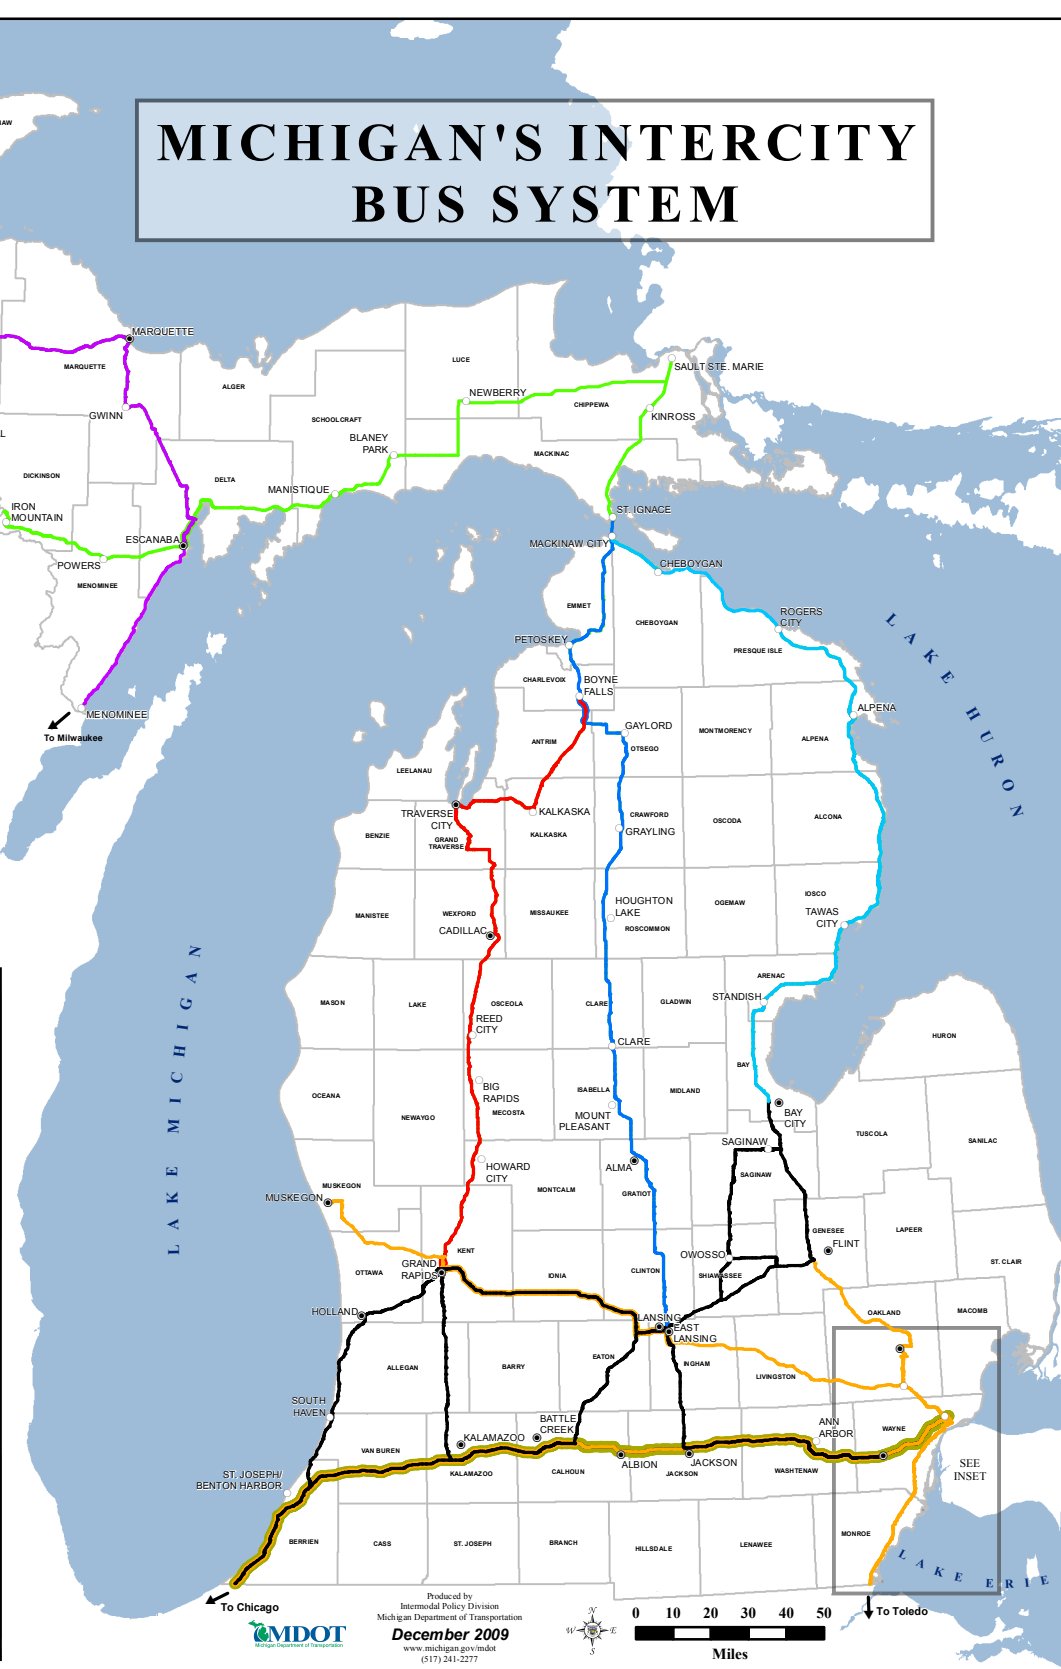

MICHIGAN'S INTERCITY BUS SYSTEM

INTERCITY BUS SERVICES

- Intermodal Station
- Single Mode Station
- Megabus.com
- Greyhound
- Indian Trails (includes Michigan Flyer)
- Indian Trails (Subsidized)
- Hiawatha
- Huron
- Sleeping Bear
- Straits
- Superior

Note: Detroit Metro Airport is served only by Indian Trails's Michigan Flyer. Megabus is an express service between Detroit, Ann Arbor, and Chicago with no other stops.

DETROIT AREA INSET